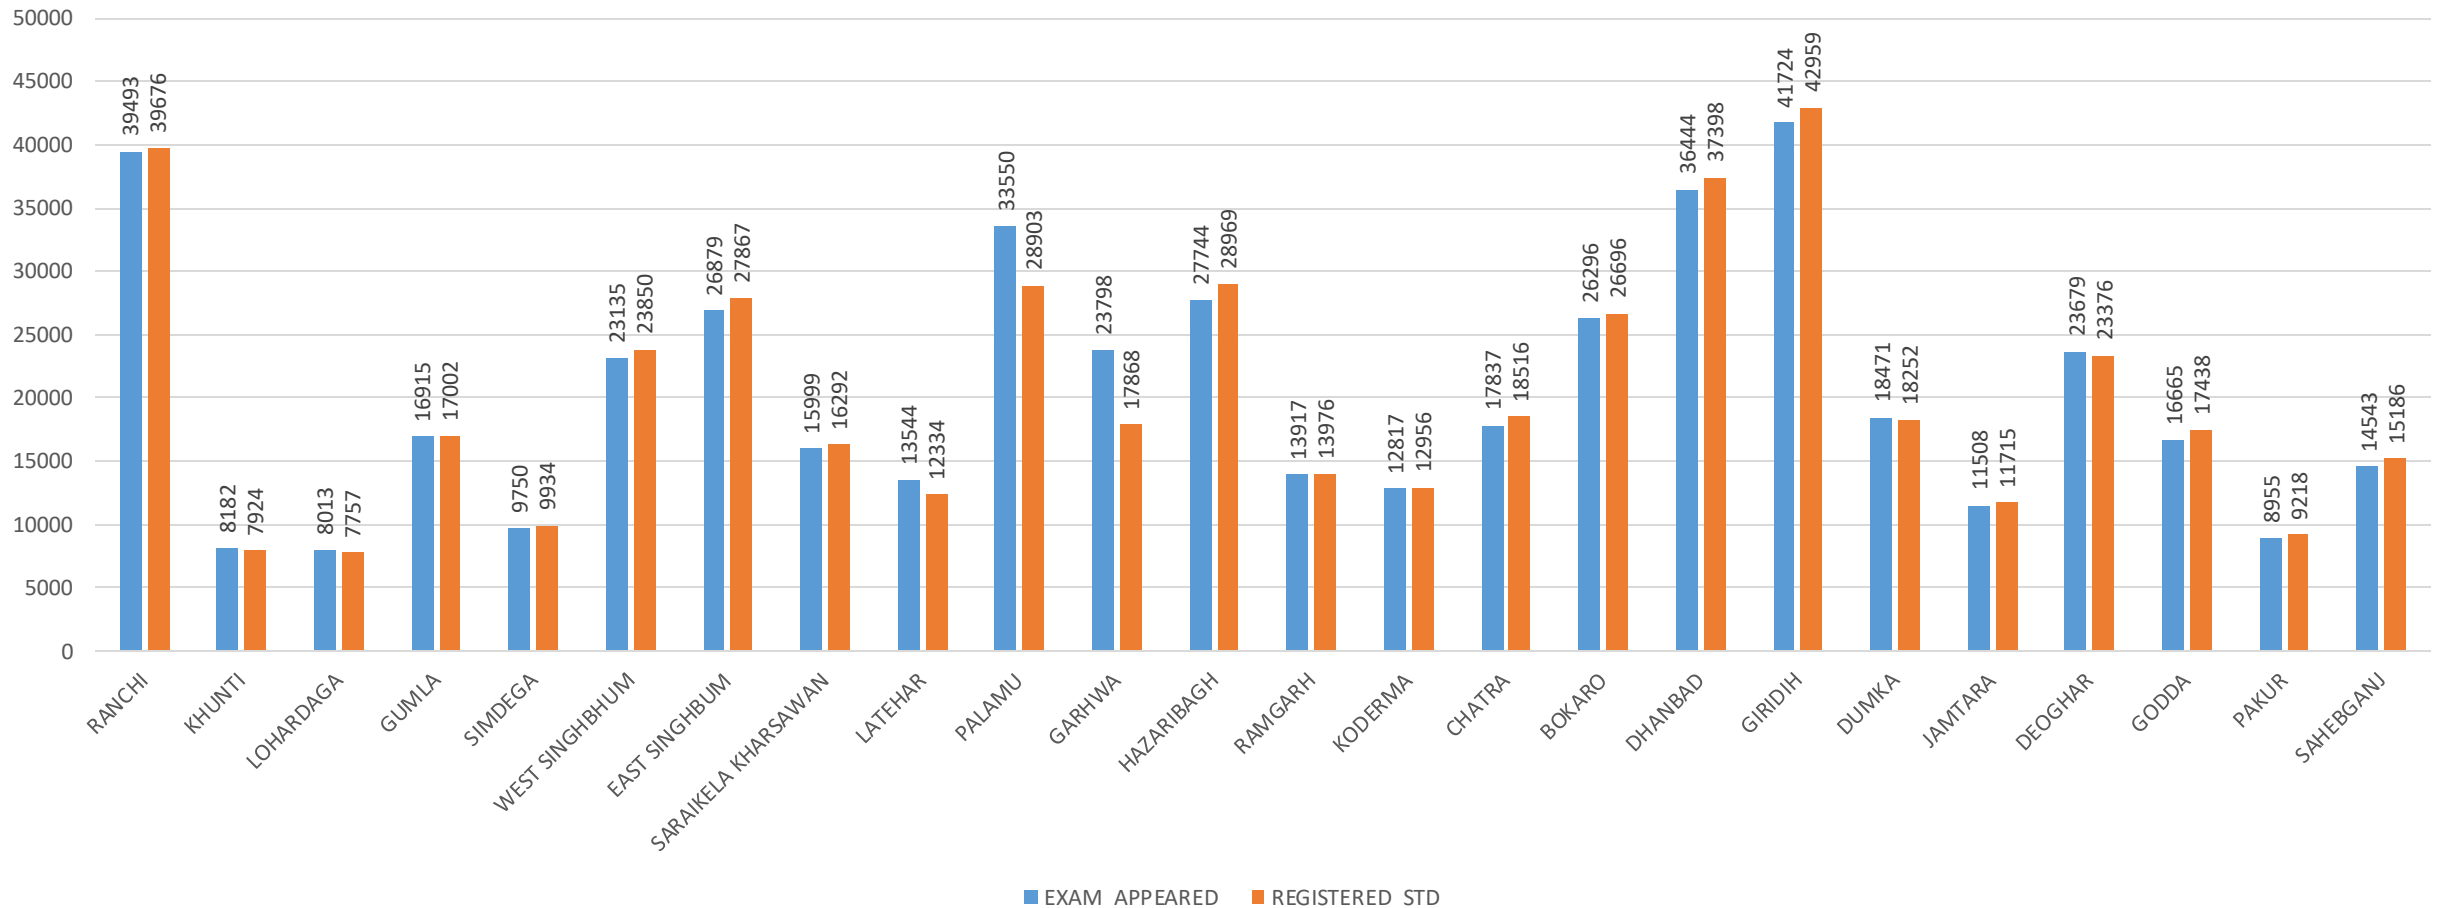

Registered vs. Appeared candidates: Districtwise

District-wise Registered Candidates vs. Candidates Appeared in Examination

Grading System of Marks Scored

Sl.	Score Range	Grade	Grade Description
1	80% and Above	A+	Excellent
2	60% to less than 80%	A	Very Good
3	45% to less than 60%	B	Good
4	33% to less than 45%	C	Average
5	Below 33%	D	Marginal